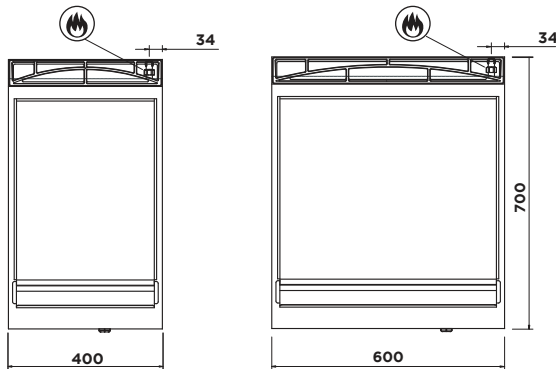

GAS GRIDDLE

**PIASTRA LISCIA
SMOOTH PLATE**